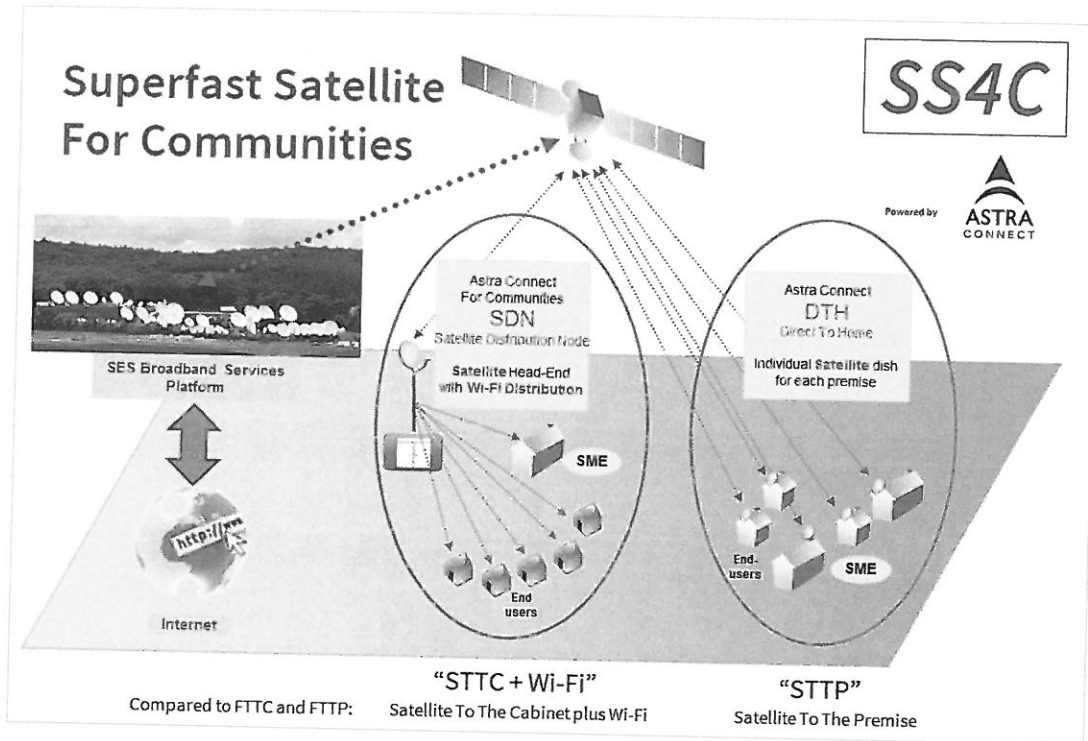

Document	Superfast Satellite For Communities summary & registration	
Date	7 Dec 14	
Ref / Issue	v1	p 1 of 1

Who's Who

- Connecting Devon & Somerset is the local body bringing broadband across the region.
- BDUK is Broadband Delivery UK, part of the Department for Culture, Media and Sport, delivering superfast broadband to the nation.
- Satellite Internet is the UK company who proposed this project for the BDUK Innovation Fund programme.
- SES runs the satellites. (Société Européene des Satellites www.ses.com).
- SBBS runs the Broadband Services Platform (SES Broadband Services).

What's What

- Superfast Satellite for Communities – SS4C – is the name for this project using both SDN and DTH to provide complete coverage of the area with superfast broadband.
- The project is commissioned by BDUK for Satellite Internet to support project areas selected by CDS.
- DTH is the technical abbreviation for the system where an individual home has its own individual dish and the service is directly connected: Direct To Home
- Astra Connect is the name of the broadband service from SBBS which uses DTH systems.
- SDN is the technical abbreviation for the system combining satellite to a node connected to a local distribution system (eg by wireless): Satellite Distribution Node.
- Astra Connect for Communities is the name of the broadband system from SBBS which uses SDN systems.

The Satellite Internet Company